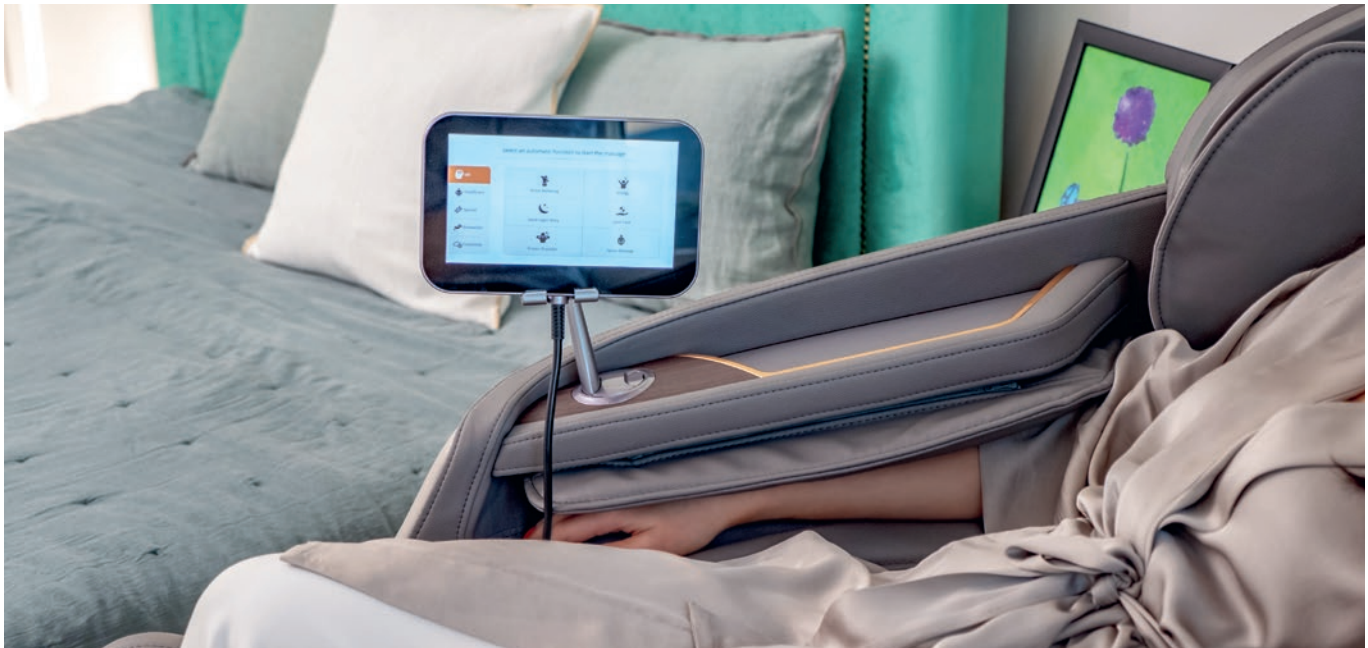

➤ **Good night**

A massage that restores the body's balance, improving sleep quality by activating 12 points by acupressure.

➤ **Joint Care**

A type of massage that takes care of all the joints of the body with light stretches, alternating pulling and pushing.

Perfect customization and adaptation

The joy of a complex massage can only be achieved if the entire massage chair adapts to your expectations and needs. VELETA II is equipped with an individual multi-scan function. You can also adjust the intensity of the massage by using the 4D joystick or by removing or adding from the 4 cushions that come with the massage chair. Moreover, the VELETA II allows you to adjust the speed of the massage rollers, the intensity of the airbag pressure, the heat level and a multitude of functions at your choice.